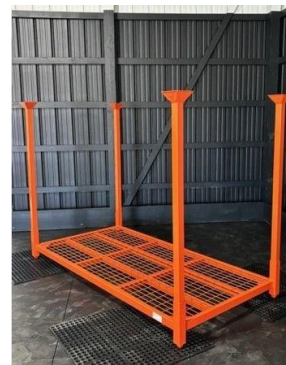

48" X 60" X 48" STACKING RACKS

- 48" CLEAR HEIGHT
- CAPACITY = 4000 LBS
- STACKABLE 4 HIGH
- RECESSED WIRE MESH DECK
- REMOVABLE POSTS
- SAFE STACKING CUP FEET
- POWDER COATED GREEN

48" X 60" X 48"H, 4,000# CAP
STACK RACK

48" X 60" X 60" STACKING RACKS

- 60" CLEAR HEIGHT
- CAPACITY = 2500 LBS
- STACKABLE 4 HIGH
- RECESSED WIRE MESH DECK
- REMOVABLE POSTS
- SAFE STACKING CUP FEET
- POWDER COATED BLUE

48 X 60 X 60

48" X 72" X 60" STACKING RACKS

- 60" CLEAR HEIGHT
- CAPACITY = 3000 LBS
- STACKABLE 4 HIGH
- RECESSED WIRE MESH DECK
- REMOVABLE POSTS
- SAFE STACKING CUP FEET
- POWDER COATED ORANGE

48 X 72 X 60

48" X 84" X 60" STACKING RACKS

- 60" CLEAR HEIGHT
- CAPACITY = 3000 LBS
- STACKABLE 4 HIGH
- RECESSED WIRE MESH DECK
- REMOVABLE POSTS
- SAFE STACKING CUP FEET
- POWDER COATED YELLOW

48" X 84" X 60"H

48" X 96" X 60" STACKING RACKS

- 60" CLEAR HEIGHT
- CAPACITY = 3000 LBS
- STACKABLE 4 HIGH
- RECESSED WIRE MESH DECK
- REMOVABLE POSTS
- SAFE STACKING CUP FEET
- POWDER COATED ORANGE

48 X 96 X 60