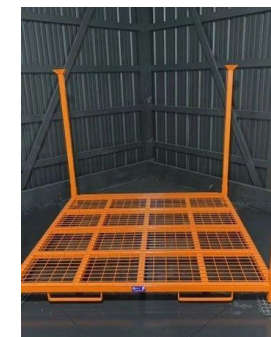

80" X 80" X 60"

K W MATERIALS HANDLING INC.

300 Trillium Dr., Unit #11 Kitchener, Ont. N2E 2K6

Bus. 519-748-1345 Fax 519-748-1780

Sales@kwmaterials.com

WWW.ONTARIOINDUSTRIAL.COM