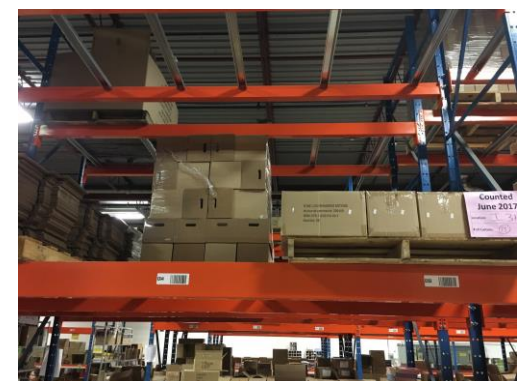

USED PALLET RACKING PRE-SALE. SAVE 75% OFF THE PRICE OF NEW. AVAILABLE BEGINNING OF JULY!!!

KW MATERIALS HANDLING WILL HAVE A LARGE LOT OF USED PALLET RACKING READY FOR THE END OF JUNE / BEGINNING OF JULY. WE ARE TAKING DOWN THIS EXCELLENT CONDITION RACKING THE LAST WEEK OF JUNE AND ARE OFFERING MASSIVE DISCOUNTS ON PRE-ORDERS. THE RACKING IS A COMBINATION OF STRUCTURAL END FRAMES AND ROLL FORMED BEAMS. THIS IS ALL STANDARD SIZE RACKING FOR PALLETS. WE HAVE HEAVY-DUTY AND MEDIUM DUTY BEAMS AVAILABLE.

- Structural end frames offer strength and less damage from impact
 - Excellent condition
- 192 H.D. Structural end frames 17' high x 42" deep \$ 49.00 ea.
 - 852 step beams – 144" long x 4 ½ " wide \$ 9.95 ea
 - 224 step beams – 144" long x 6 ½ " wide \$ 13.95 ea
- Wire mesh decking, safety bars and all accessories available in new
- *above pricing is PRE-ORDERED price which is 75% off the price of new.